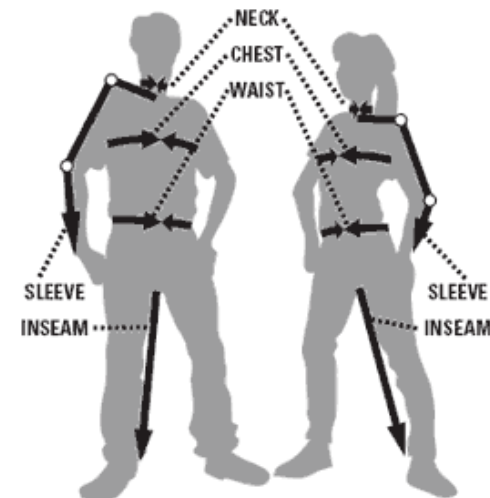

Men's Footwear Sizing

US Size	4	5	6	6.5	7	7.5	8	8.5	9	9.5	10	10.5	11	11.5	12	13	14	15
UK Size		4.5	5.5	6	6	6.5	7	7.5	8	8.5	9	9.5	10	10.5	11	11.5	13	14
EU Size		37.5	38.5	39	40	40.5	41	42	42.5	43	44	44.5	45	45.5	46	47.5	48.5	49.5

Wides available in US Sizes 7-12, 13

Uniform Hat Sizing

M	L	XL
7 - 7 1/8	7 1/4 - 7 3/8	7 1/2 - 7 5/8
21 7/8 - 22 1/4"	22 5/8 - 23"	23 1/2 - 23 7/8

Women's Patrol Duty Uniform™ Shirt Sizing

Alpha Size	XS	Small	Medium	Large	XL	1X	2X	3X	4X
Numeric Size	2 to 4	6 to 8	10 to 12	14 to 16	18 to 20	16W to 18W	20W to 22W	24W to 26W	28W to 30W
Bust	32.5 - 33.5	34.5 - 35.5	36.5 - 38	39.5 - 41	43 - 45	42 - 44	46 - 48	50 - 52	54 - 56
Regular	X	X	X	X	X	X	X	X	X
Long	-	-	X	X	X	X	X	X	X

Women's Patrol Duty Uniform™ Pant Sizing

Numeric Size	2	4	6	8	10	12	14	16	18	20	16W	18W	20W	22W	24W	26W	28W
Waist	25	26	27	28	29	30 1/2	32	33 1/2	35 1/2	37 1/2	36	38	40	42	44	46	48
Inseam	All Women's Patrol Duty Uniform™ have an unhemmed length of 37.5".																

Women's Tactical Pant and TDU™ Pant Sizing

Numeric Size	2	4	6	8	10	12	14	16	18	20
Waist	25.5"	26"	27"	28"	29"	30.5"	32"	34"	36"	38"
Hip	35.5"	36.5"	37.5"	38.5"	39.5"	41"	42.5"	44.5"	46.5"	48.5"
Reg. Inseam	30.25"	30.5"	30.75"	31"	31.25"	31.5"	31.75"	32"	32.25"	32.5"
Long Inseam	34.25"	34.5"	34.75"	35"	35.25"	35.5"	35.75"	36"	-	-

Women's Polo Shirt Sizing

Alpha Size	S	M	L	XL
Chest/Bust Size	34.5-35.5"	36.5-37.5"	38.5-40"	41.5-43"

Women's Footwear Sizing

US Size	5	6	6.5	7	7.5	8	8.5	9	9.5	10
UK Size	3.5	4.5	5	5.5	6	6	6.5	7	7.5	8
EU Size	36	38	38	39	39	40	41	41	42	43

MATERIALS AND WORKMANSHIP WARRANTY

5.11 Tactical® warrants all of our products against defects in materials or workmanship.

Excluded from coverage under this warranty are the following:

1. Customer induced damage caused by improper laundering or misuse of the product.
2. Typical damage resulting from extended wear and tear.
3. Damage as the result of a customer requested alteration or embellishment.
4. Damage resulting from a customer modification to the product.
5. Damage resulting from exposure to a caustic substance.

30-DAY UNCONDITIONAL GUARANTEE ON ALL BOOTS®

We are so confident that you will fall in love with our boots that if there is anything that you are not satisfied with, simply return them within 30 days of purchase and we will give you a full refund!

EMBELLISHMENT WARRANTY

5.11 Tactical® stands behind the workmanship on our embellished goods. If your final product differs considerably from your approved proof then you may return for a full refund within 10 days of receiving your order. Please acquire an RA# before returning goods according to our return policy.

Teflon® is a registered trademark of DuPont used under license by 5.11 Tactical Series®.